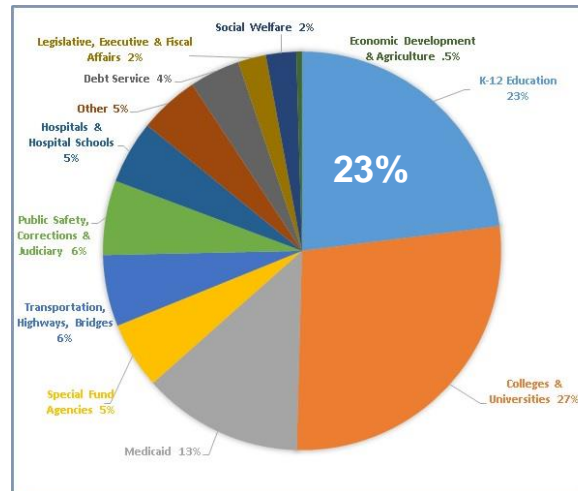

## How Much of the State Budget Goes to K-12 Education?

If you count just the **General Fund** (about half of the state budget):

If you count the whole budget – all state funds but no federal funds:

If you count the entire state budget, including federal funds: