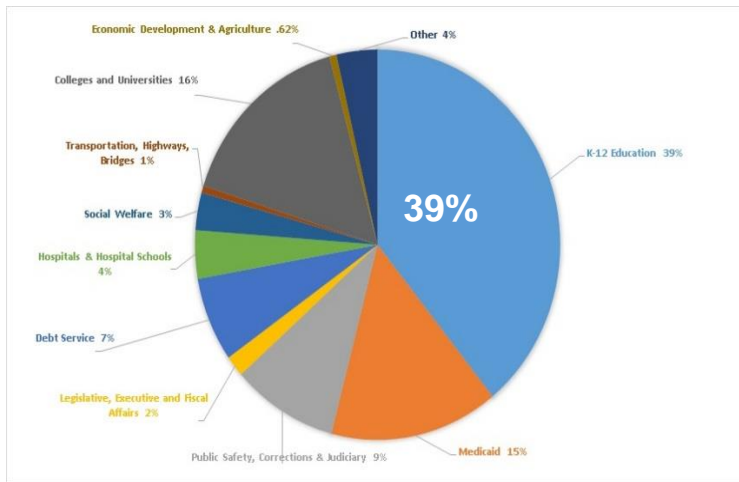

## How Much of the State Budget Goes to K-12 Education?

If you count just the **General Fund** (about half of the state budget):

If you count the whole budget – all state funds but no federal funds:

If you count the entire state budget, including federal funds: